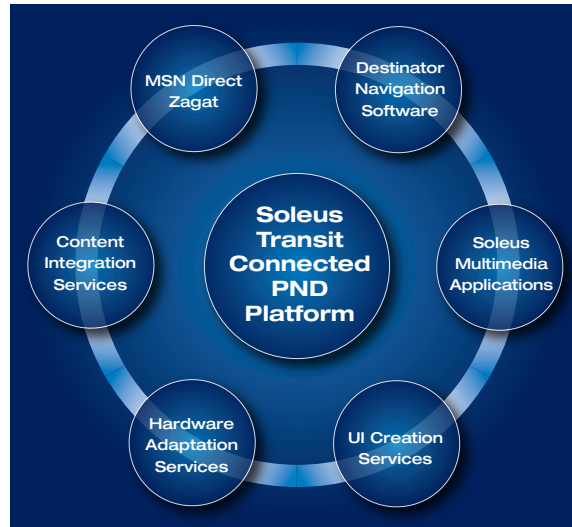

The Center of Connected PND Possibilities

Soleus Transit is the starting point for many differentiated devices that combine navigation and telephony capabilities. Whether you want to create a dedicated traffic device or a converged device that also makes phone calls, plays music and shows movies, your project will progress faster with Soleus Transit. Intrinsic offers Soleus Transit combined with the Destinator navigation solution and Solutions Engineering teams to provide you with a low risk entry into the rapidly growing connected PND marketplace.

Soleus Transit: Getting to your destination

Intrinsic has a proven track record in the development of wireless consumer products, and has deep expertise with connected personal navigation devices. Designing and manufacturing a wireless device quickly and cost-effectively requires the seamless integration of software and hardware, with power management, telephony, UI, and thorough testing and certification.

Intrinsic has the resources and expertise that come from more than a decade of experience with hundreds of successful development projects. In addition to helping differentiate wireless devices and accelerate your time to market, Intrinsic offers end-to-end, turnkey development solutions. These include the integration, porting, and development of multimedia applications for wireless devices, as well as designing, debugging, optimizing, and certifying hardware.

Let Intrinsic help you bring your next device to market faster and at a lower cost with the Soleus Transit platform and expert engineering solutions tailored to meet your company's specific requirements. To learn more about Intrinsic, please visit our website at www.intrinsic.com or call **+1-800-474-7644**.

Destinator Navigation Software

- Vehicle or pedestrian mode
- Local search
- Auto dial
- Navigate to contacts
- Audio directions
- MSN Direct and Zagat content
- Content integration services

Soleus Converged Device Software

Premium content available

- Media player and picture viewer
- Camera and video support
- Productivity suite: calendar, alarm, calculator, notes, voice memos
- 3rd party application catalog: games, browsers, MMS, IM, T9, handwriting

Intrinsic Solutions Engineering

- Expert integration services
- Predictive power management
- User interface design and tools

www.intrinsic.com

About Intrinsic

Intrinsic provides software solutions that enable next-generation handheld products, including mobile handsets, smart phones, and embedded devices. The company's products include the Soleus® software platform for converged device development and Destinator® navigation software. Combined with award winning Solutions Engineering and 12 years of systems integration expertise, these solutions help device makers, and silicon vendors deliver compelling mobile and embedded products with faster time-to-market and higher quality.

Head Office - Canada

700 West Pender Street
10th Floor
Vancouver, BC
Canada V6C 1G8
Toll Free: 1-800-474-7644
Tel: +604-801-6461

US Office

11130 N.E. 33rd Place, 2nd Floor
Bellevue, WA 98004

Asia-Pacific Offices

Unit 608, 6th Floor Beijing Tower
10 Dong Chang An Jie,
Beijing 100006, China

6F-5, No.408, Rui-Kung Road
Taipei, Taiwan 11492
Tel: +886-2-2162-1197