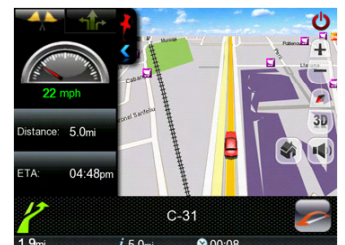

## Simplest, Safest, Highest Quality Navigation

The best reason to use Destinator software on your GPS-enabled netbook is that it offers your customers the simplest, safest, highest quality navigation experience available.

### The best route in the safest, easiest way

Routing is the very core of navigation software. Destinator features industry-leading reliability, with the best routing and audio-visual driving guidance. The combination of ease-of-use and spoken directions create a safer guidance experience for everyone.

- **Unsurpassed turn-by-turn routing engine.** The foundation of Destinator's accurate navigation is a powerful high-performance routing engine. It calculates routes and renders maps in mere seconds, resulting in a smooth, seamless navigation experience.
- **Lane guides and speed limits.** Optional premium features such as Lane-driving guidance indicates which lane to take at complex road junctions, the distance to the next lane change, and specialized lanes, such as HOV. Speed limit signs are always visible on the main screen, and a configurable audio prompt gives a warning if the limit is being exceeded.
- **Voice navigation.** Natural-sounding voice directions are standard on Destinator. New text-to-speech phonemes deliver improved pronunciation of street and city names, so everything is easier to understand and you can keep your eyes on the road.

## Live Traffic Updates

Destinator Traffic sends live, real-time alerts and offers an on-screen view of traffic incidents or traffic delays. The live traffic service also communicates the seriousness and distance of incidents. The routing engine uses the traffic information to automatically and intelligently re-route the user to avoid the traffic.